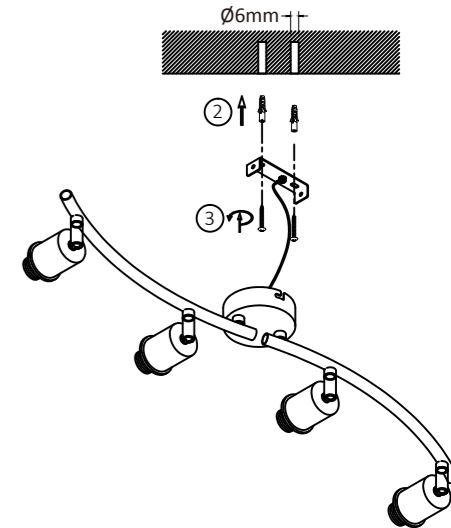

JUST LIGHT.

DE

DE Dieses Produkt enthält Lichtquellen der Energieeffizienzklasse <G>.

GB This product contains light sources of energy efficiency class <G>.

FR Ce produit comprend sources lumineuses de classe d'efficacité énergétique <G>.

GB

ES Este producto contiene fuentes de luz de la clase de eficiencia energética <G>.

HR Ovaj proizvod sadrži izvori svjetlosti energetskeg razreda <G>.

HU Ez a termék <G> energiahatékonysági osztályba tartozó fényforrások tartalmaz.

IT Questo prodotto contiene una sorgente luminosa della classe di efficienza energetica <G>.

FR

NL Dit product bevat lichtbronnen van energie-efficiëntieklasse <G>.

ES

HR

HU

IT

NL

W 5 W

E14

lm 430 lm

t 15.000 h

T_k 3.000 K

15.000 x

< 0,5 s

900079

230V / 50Hz~

4x E14 LED 5W

2x

2x

JUST LIGHT.

JUST LIGHT GmbH

Olakenweg 36 · D-59457 Werl

+49(0)2922 9721 9290

Kundenservice@neuhaus-group.de

www.just-light.info

900079 - LOKI